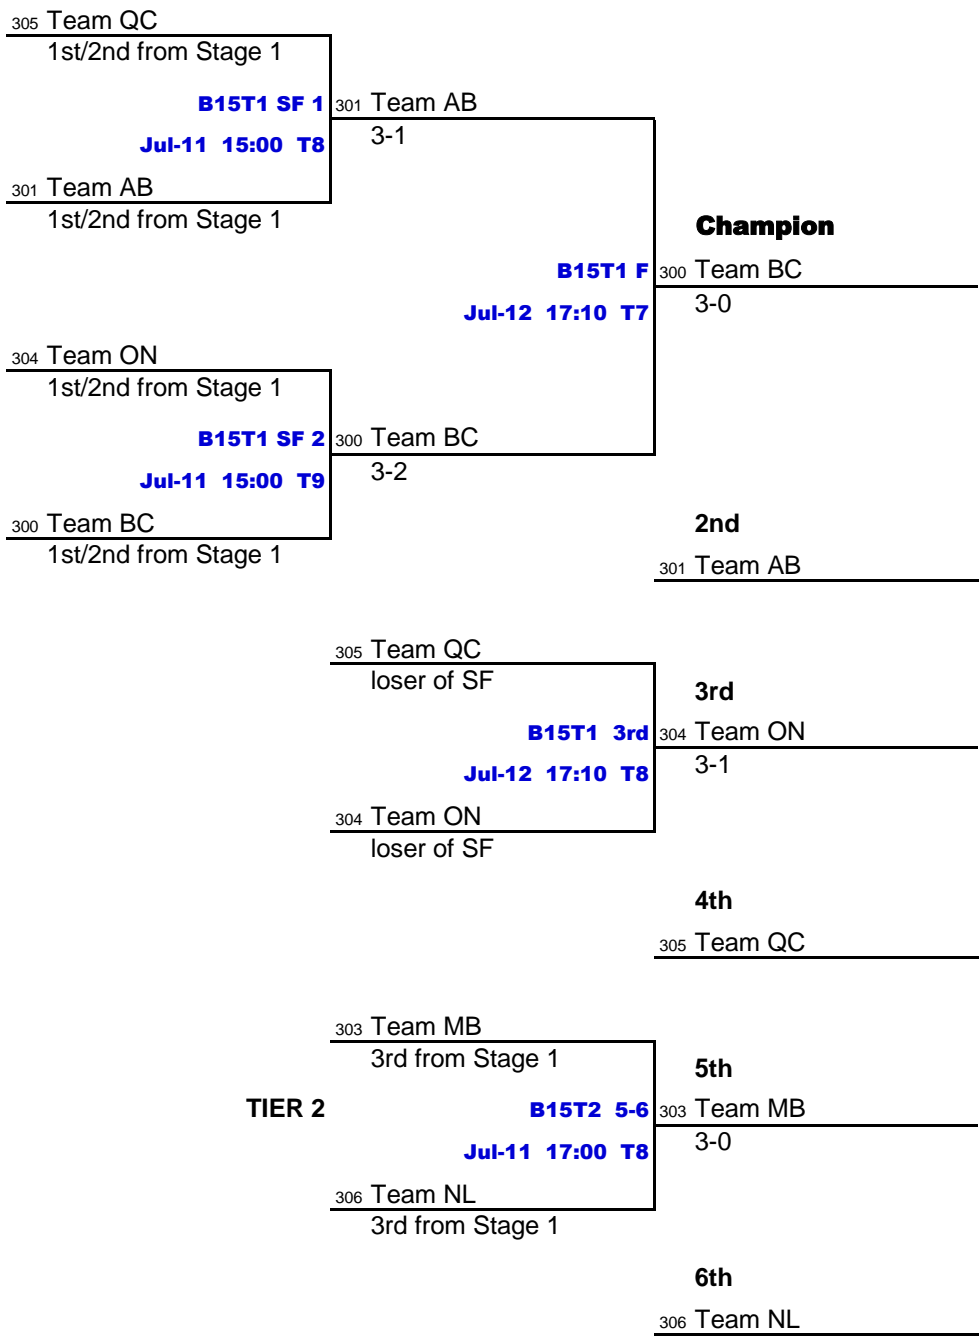

Cadet 15 Girls Team Stage 2

Semi-Finals   Final   Champion