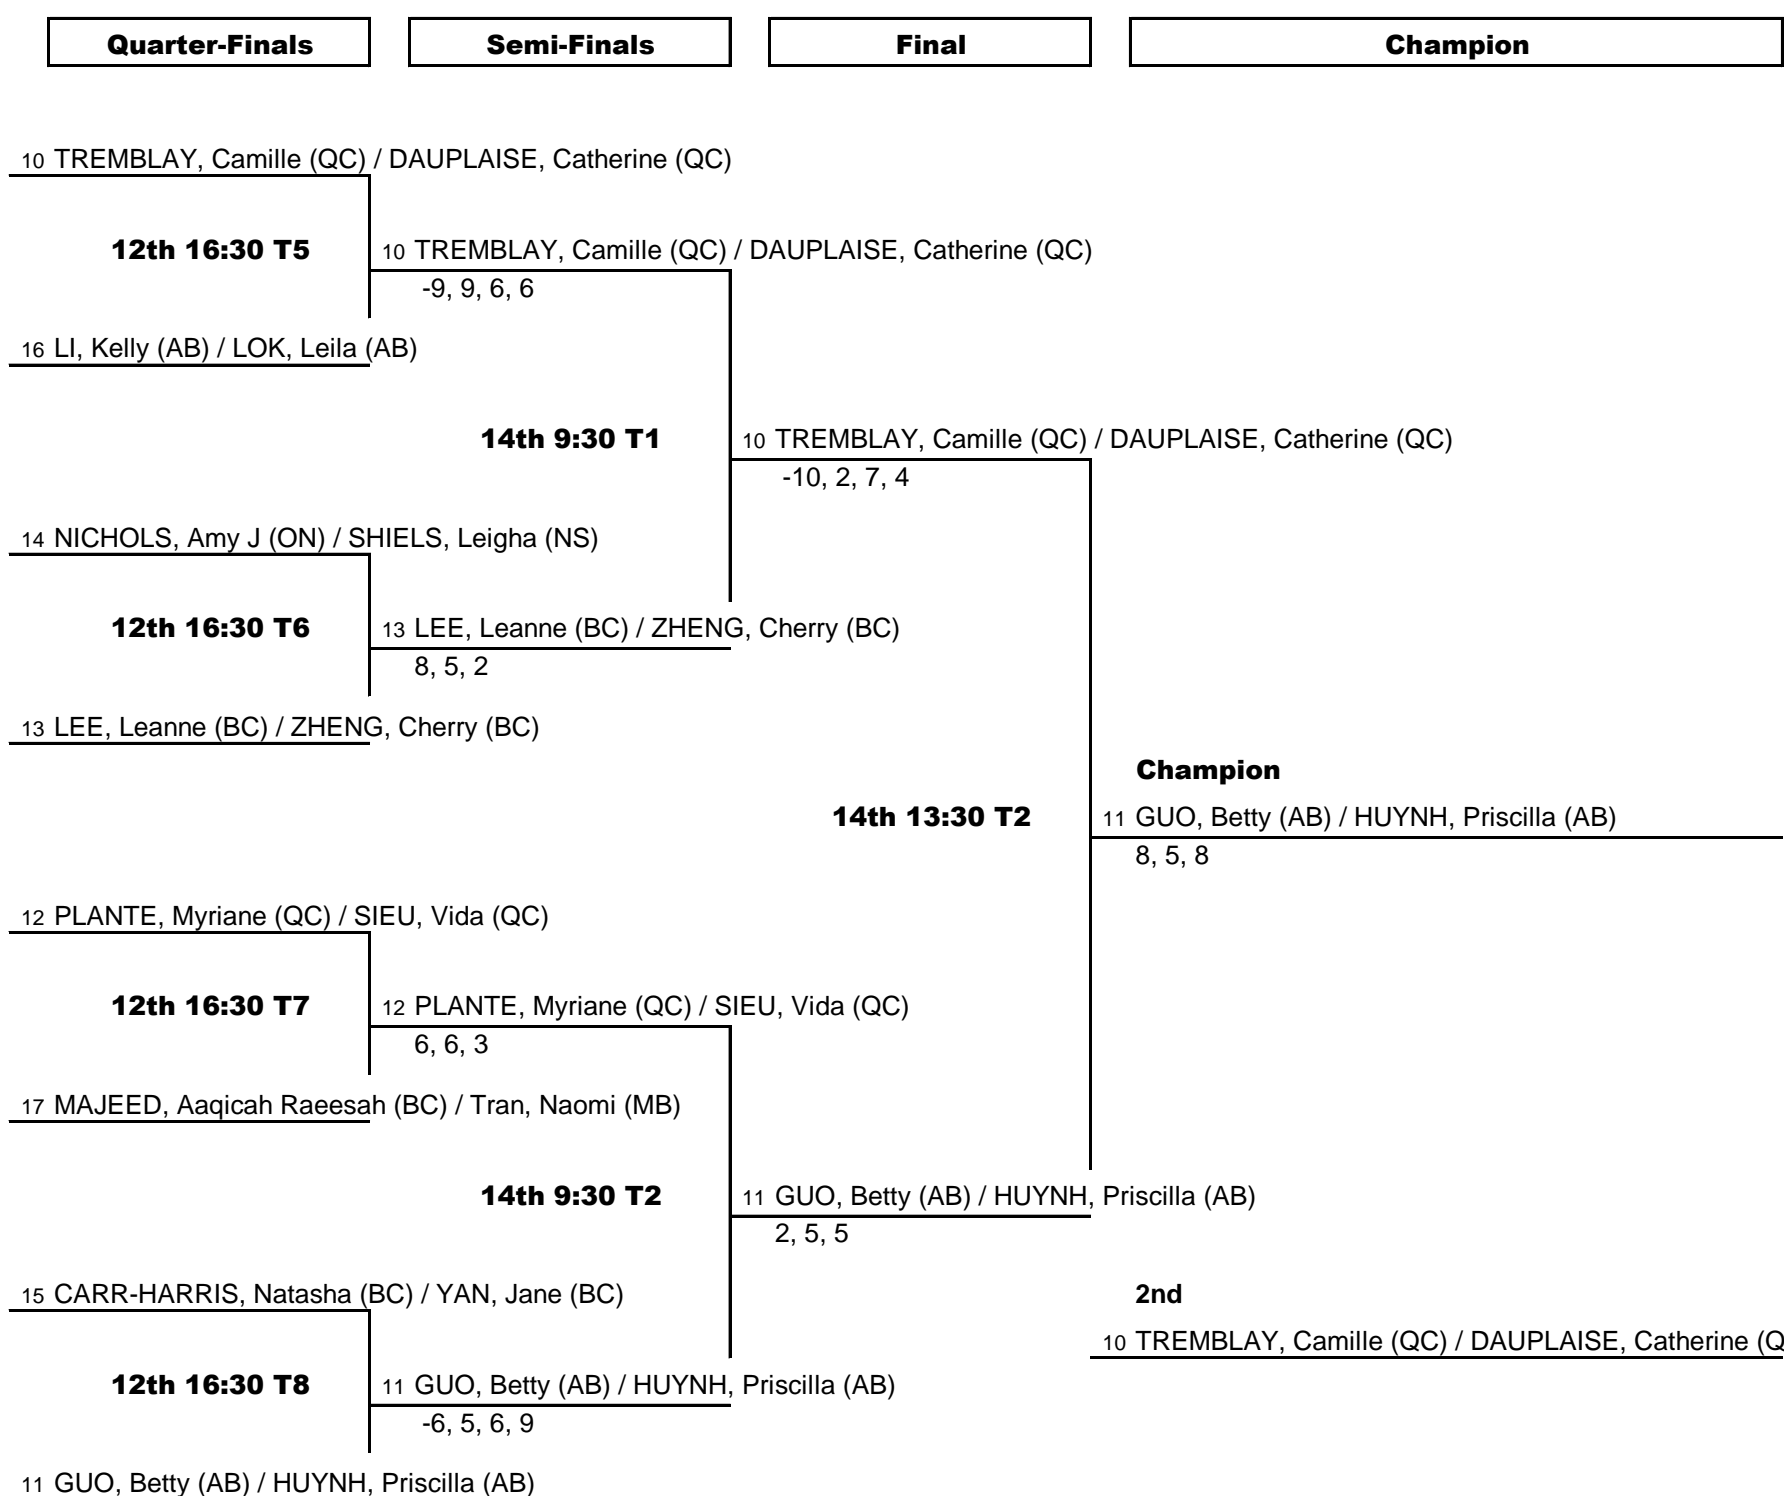

Cadet 13 Girl's Doubles

Cadet 15 Girl's Doubles

Junior 18 Girl's Doubles