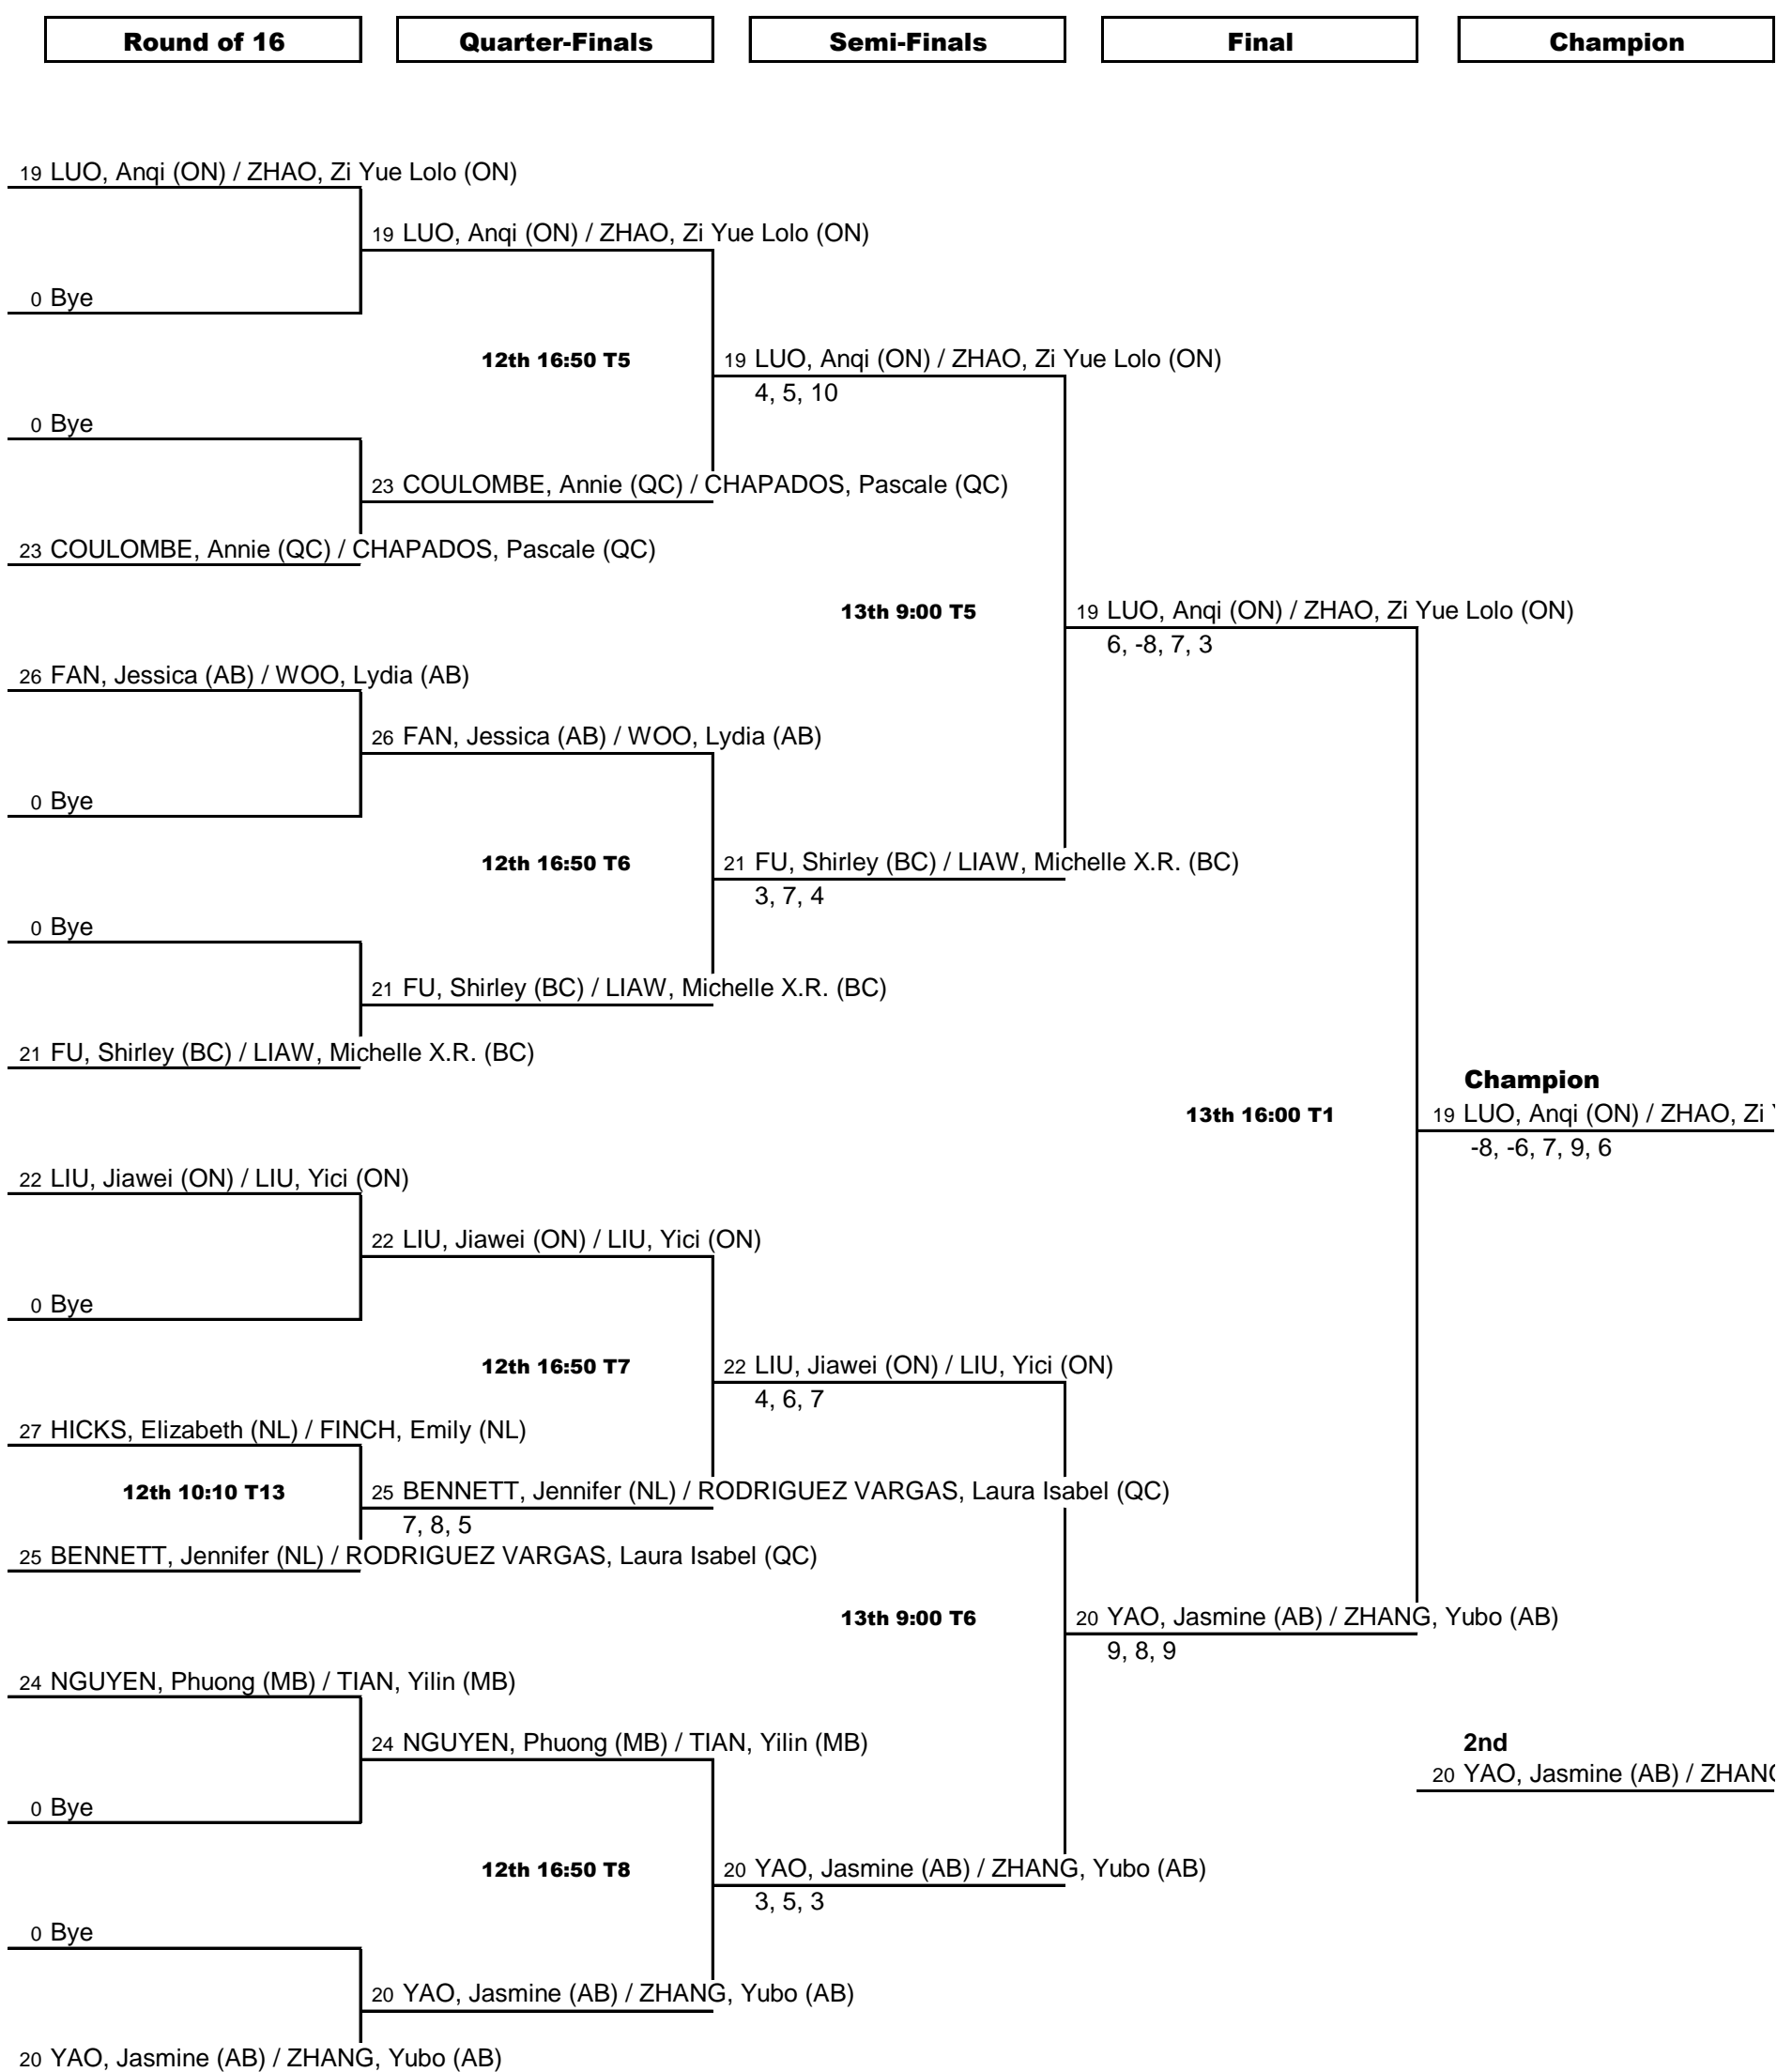

Cadet 13 Girl's Doubles

Cadet 15 Girl's Doubles

Junior 18 Girl's Doubles