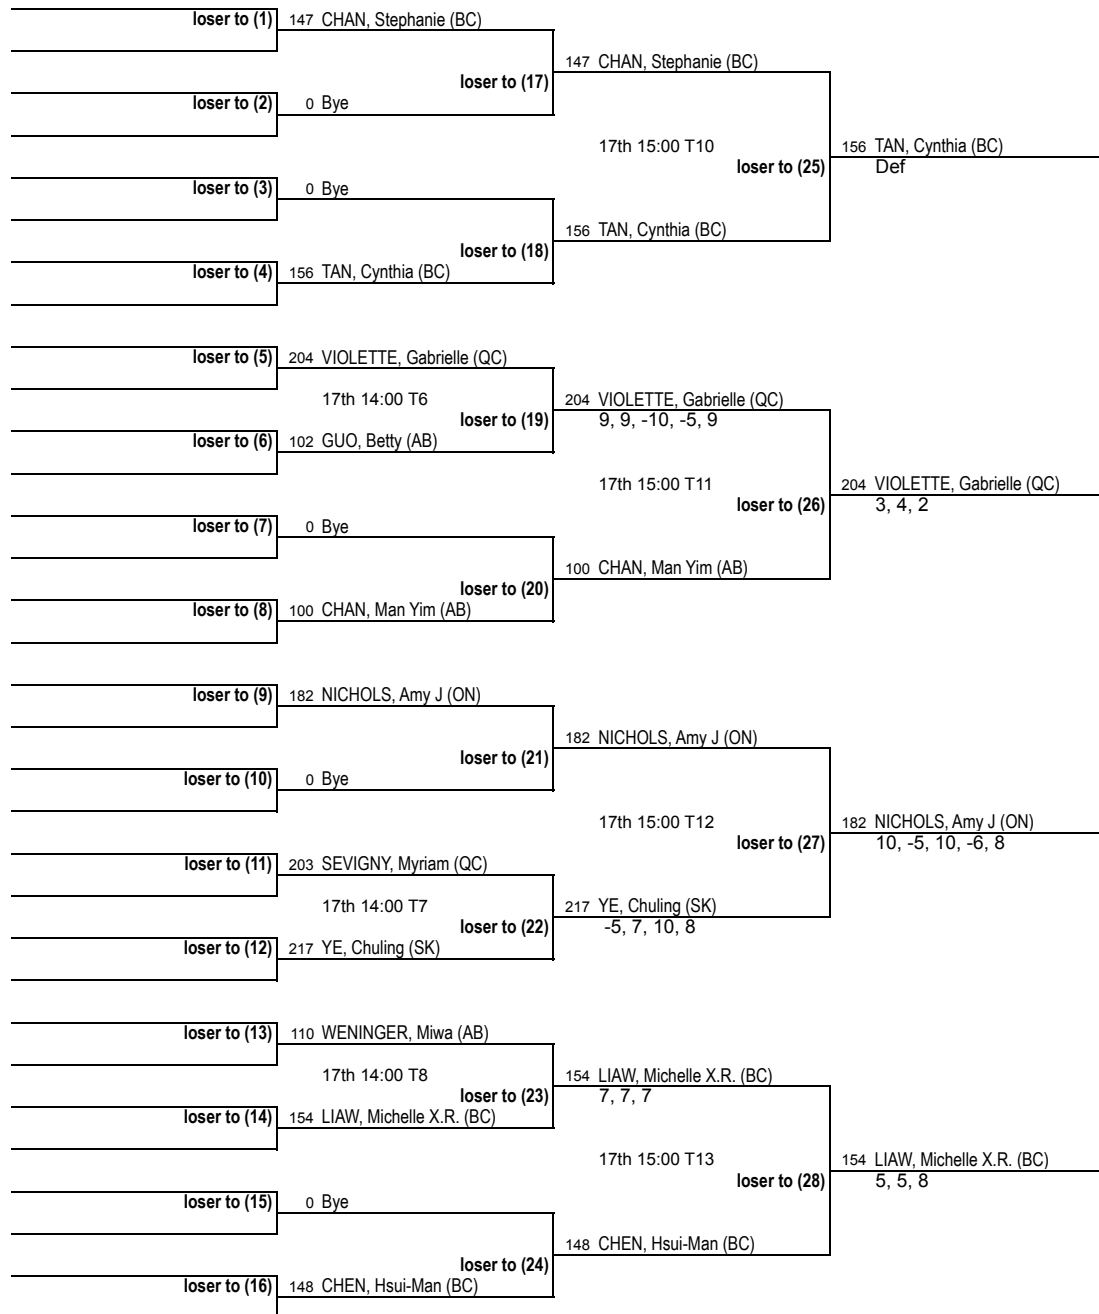

Women's Singles Division C

Main Draw 4th Round

Main Draw 5th Round

FINAL

Women's Singles Division C

Main Draw 1st Round

Main Draw 2nd Round

Main Draw 3rd Round

Main Draw 4th Round

Women's Singles Division CC

Loser Half 5th Round

Loser Half 6th Round

Loser Half 7th Round

Loser Half 8th Round

Loser Half Winner

Women's Singles Division CC

- Loser Half 1st Round
- Loser Half 2nd Round
- Loser Half 3rd Round
- Loser Half 4th Round
- Loser Half 5th Round