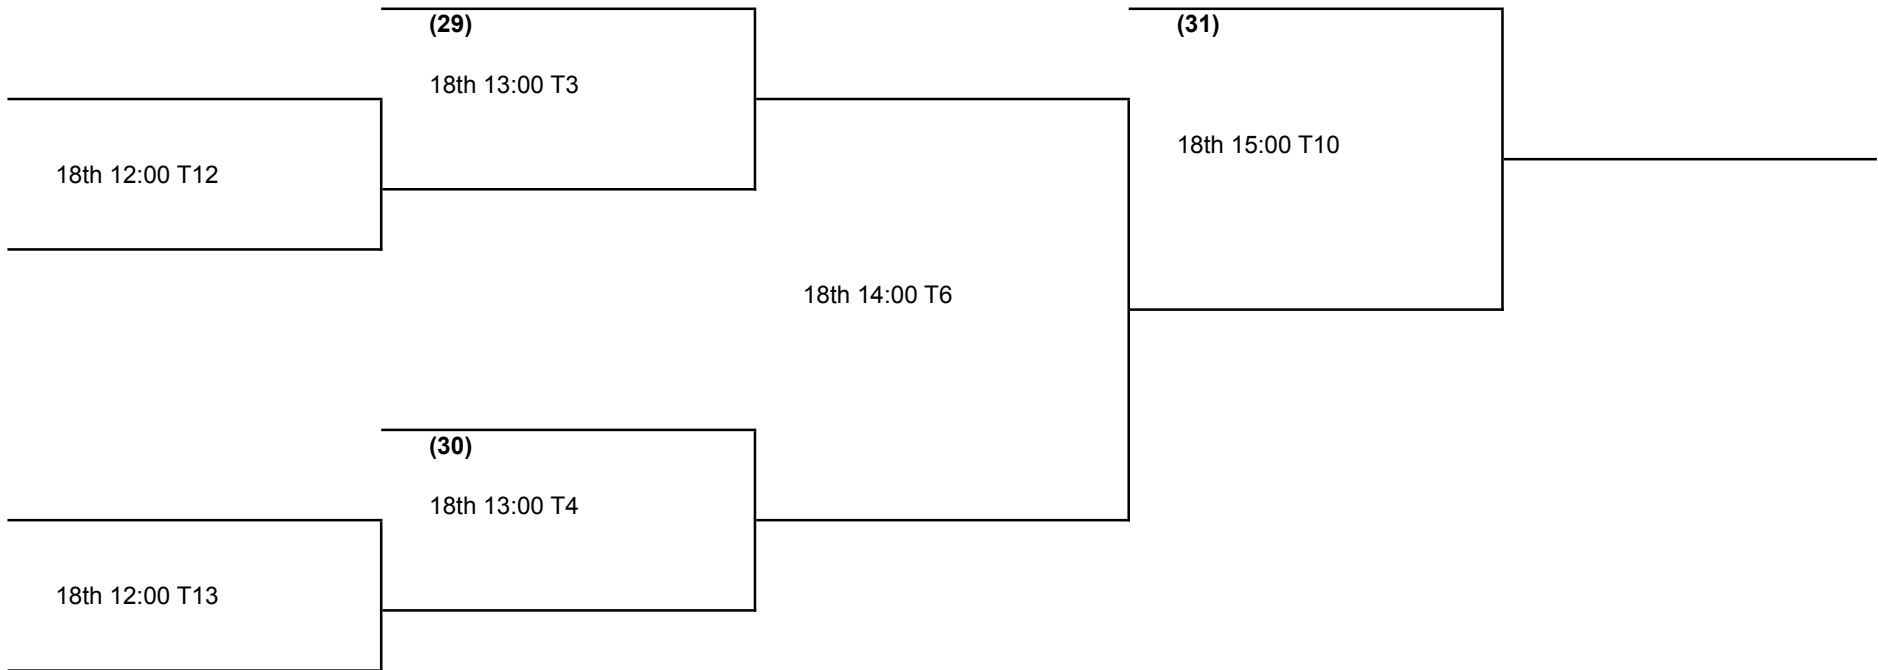

Women's Singles Division C

Main Draw 4th Round

Main Draw 5th Round

FINAL

Women's Singles Division C

Main Draw 1st Round

Main Draw 2nd Round

Main Draw 3rd Round

Main Draw 4th Round

Women's Singles Division CC

Loser Half 5th Round

Loser Half 6th Round

Loser Half 7th Round

Loser Half 8th Round

Loser Half Winner

Women's Singles Division CC

- Loser Half 1st Round
- Loser Half 2nd Round
- Loser Half 3rd Round
- Loser Half 4th Round
- Loser Half 5th Round