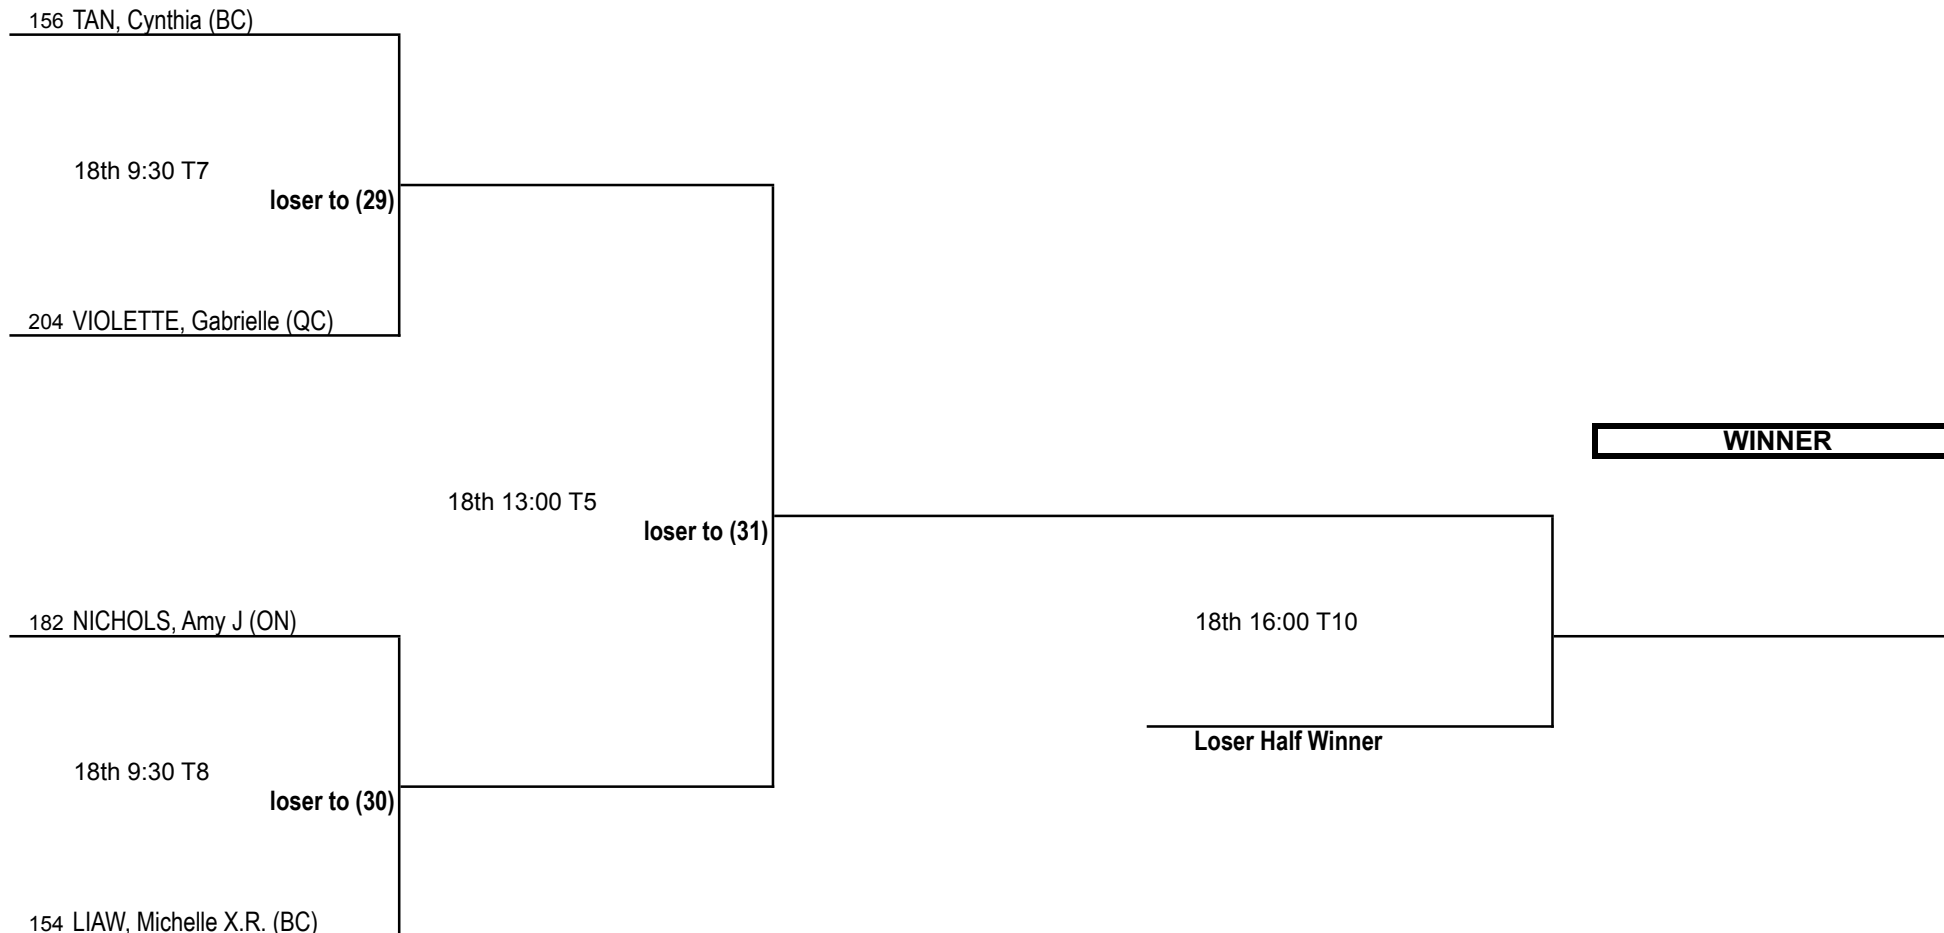

Women's Singles Division C

Main Draw 4th Round

Main Draw 5th Round

FINAL

Women's Singles Division C

Main Draw 1st Round

Main Draw 2nd Round

Main Draw 3rd Round

Main Draw 4th Round

Women's Singles Division CC

Loser Half 5th Round

Loser Half 6th Round

Loser Half 7th Round

Loser Half 8th Round

Loser Half Winner

Women's Singles Division CC

- Loser Half 1st Round
- Loser Half 2nd Round
- Loser Half 3rd Round
- Loser Half 4th Round
- Loser Half 5th Round