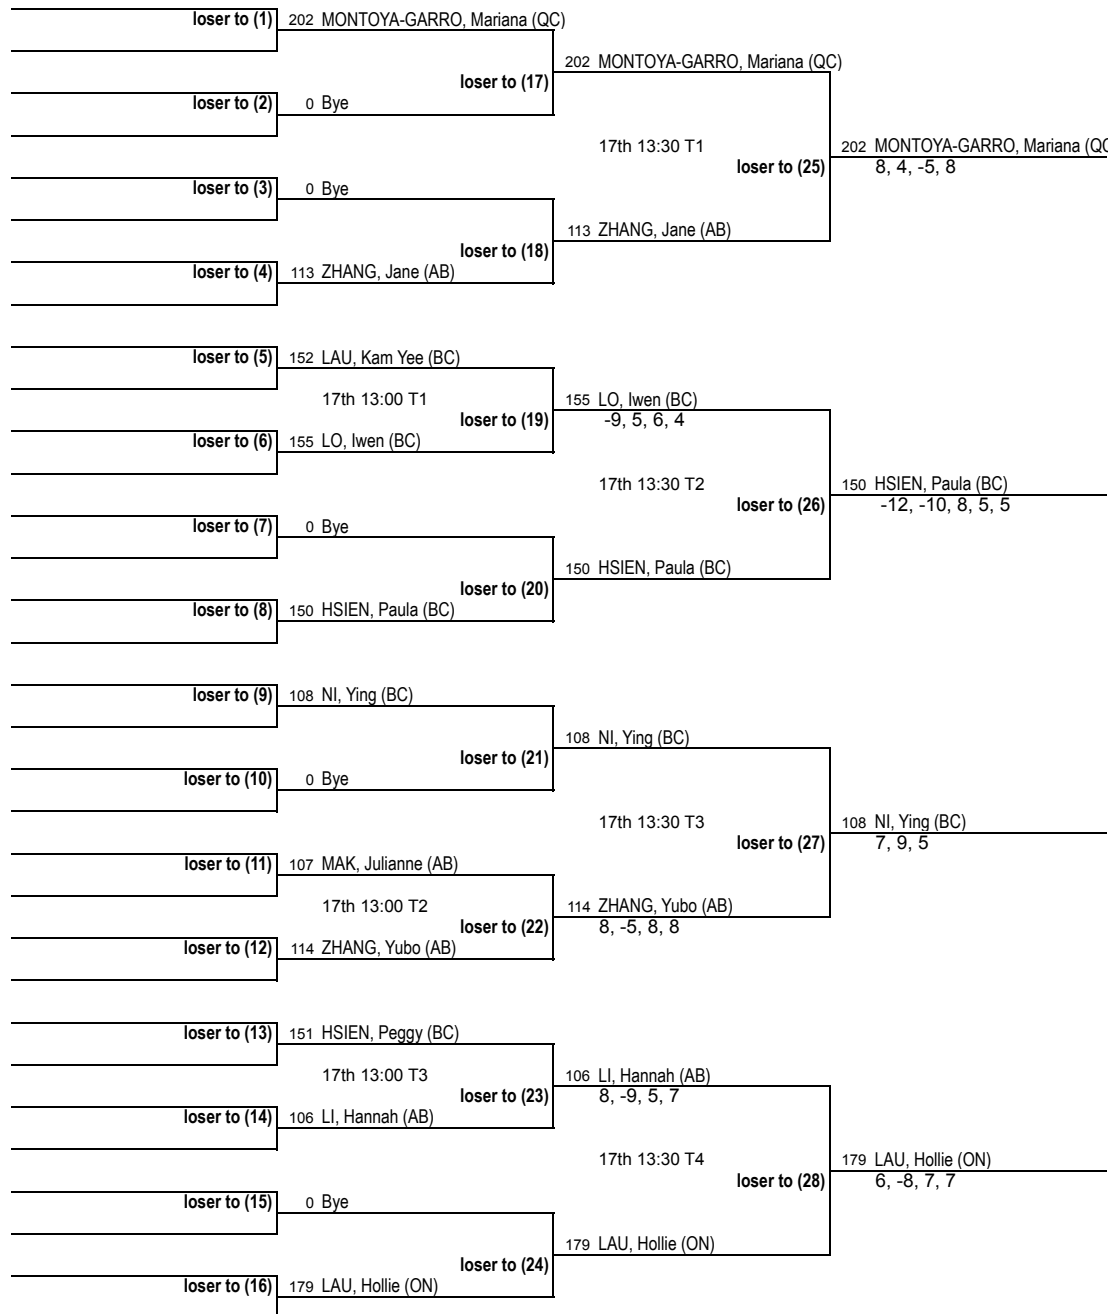

Women's Singles Division B

Main Draw 4th Round

Main Draw 5th Round

FINAL

202 MONTOYA-GARRO, Mariana (QC)

18th 9:30 T1

loser to (29)

202 MONTOYA-GARRO, Mariana (QC)

4, 5, 12

WINNER

Women's Singles Division B

Main Draw 1st Round

Main Draw 2nd Round

Main Draw 3rd Round

Main Draw 4th Round

Women's Singles Division BB

Loser Half 5th Round

Loser Half 6th Round

Loser Half 7th Round

Loser Half 8th Round

Loser Half Winner